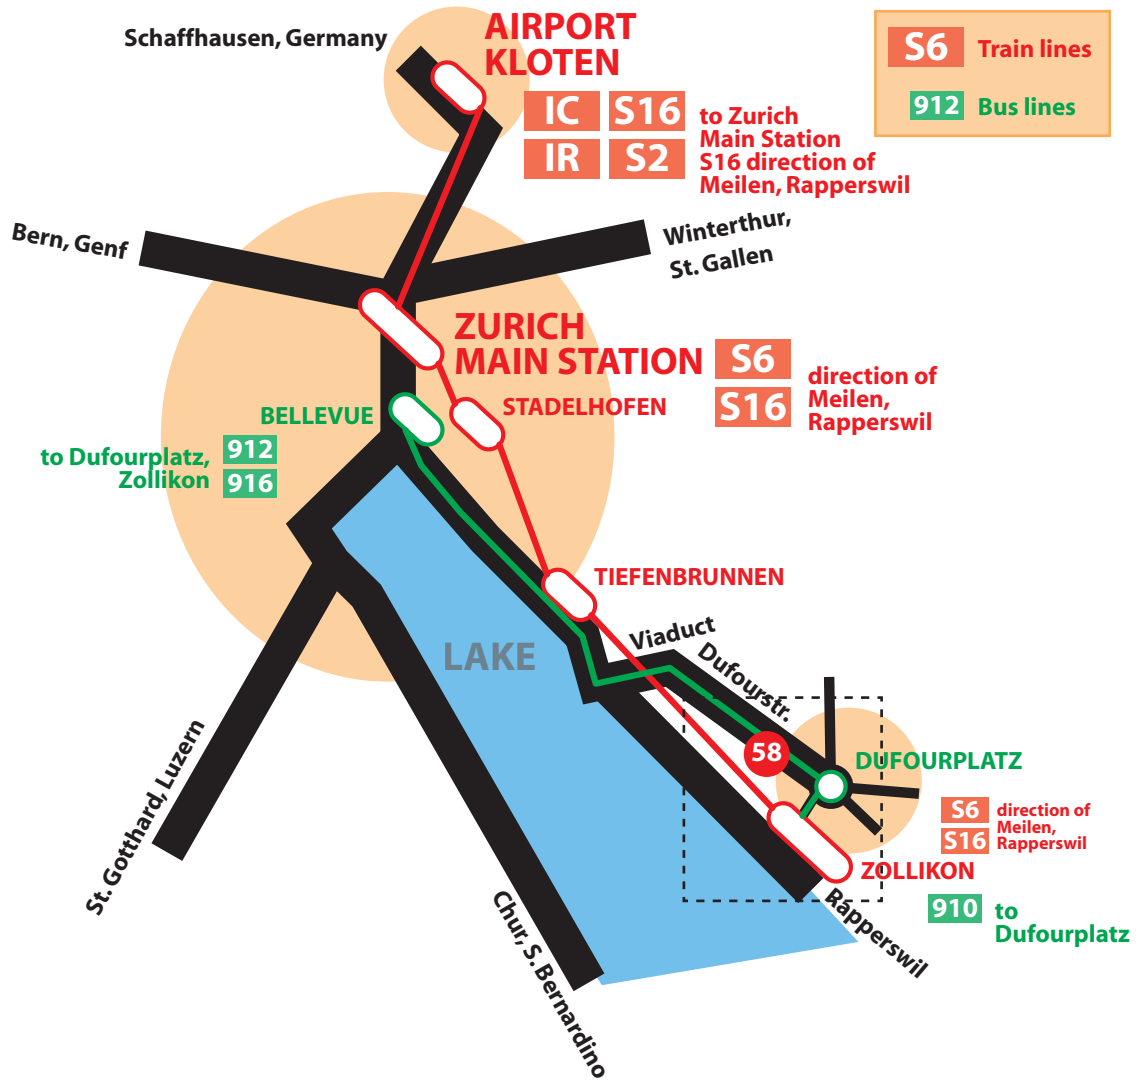

HOW TO FIND US

NEUPERT & PARTNERS
Dufourstrasse 58
8702 Zollikon

Busses 912, 916 from Bellevue lead directly to Dufourplatz.

From the Zurich Airport in Kloten, there are several trains (IC, IR, S16 and S2) to Zurich Main Station. The S16 takes you directly to Zollikon.

Trains S6, S16 from Zurich Main Station and Stadelhofen lead to Zollikon, from there you can walk (~5 minutes) or take bus 910 to Dufourplatz.