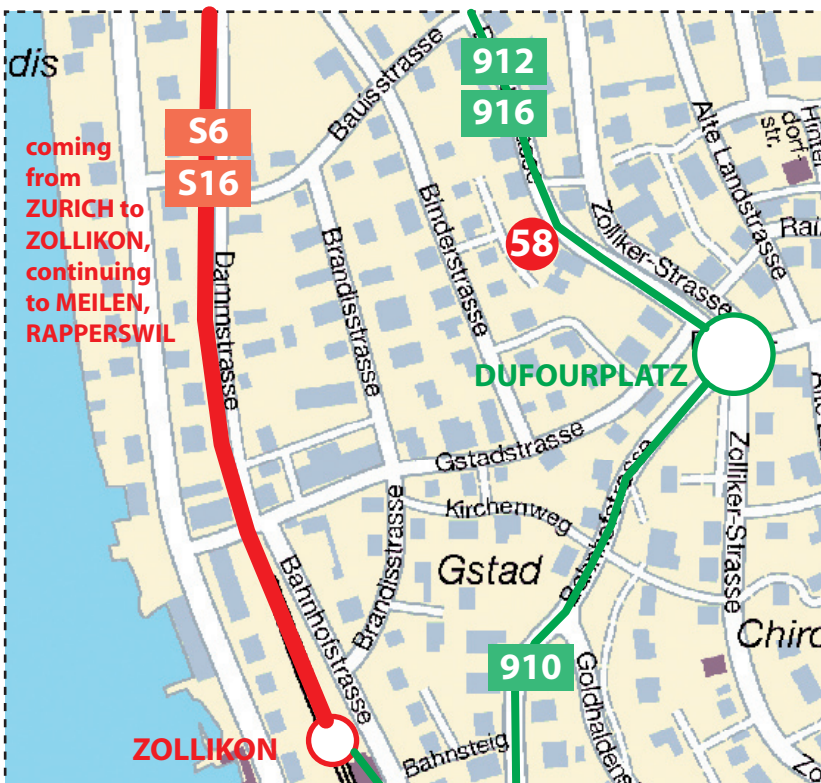

HOW TO FIND US

NEUPERT & PARTNERS
Dufourstrasse 58
8702 Zollikon

Busses 912, 916 from Bellevue lead directly to Dufourplatz.

From the Zurich Airport in Kloten, there are several trains (IC, IR, S16 and S2) to Zurich Main Station. The S16 takes you directly to Zollikon.

Trains S6, S16 from Zurich Main Station and Stadelhofen lead to Zollikon, from there you can walk (~5 minutes) or take bus 910 to Dufourplatz.